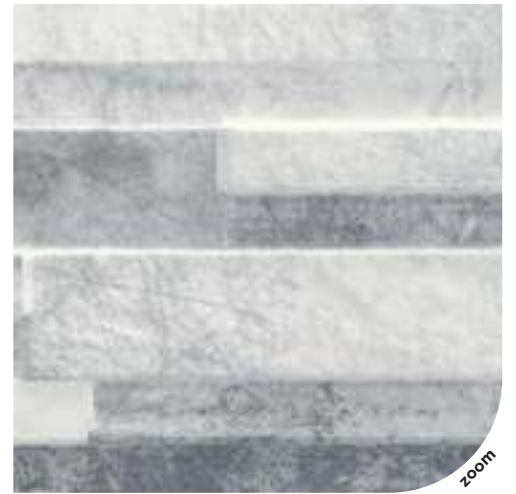

17x52 7"x20.5"
muretto multicolor